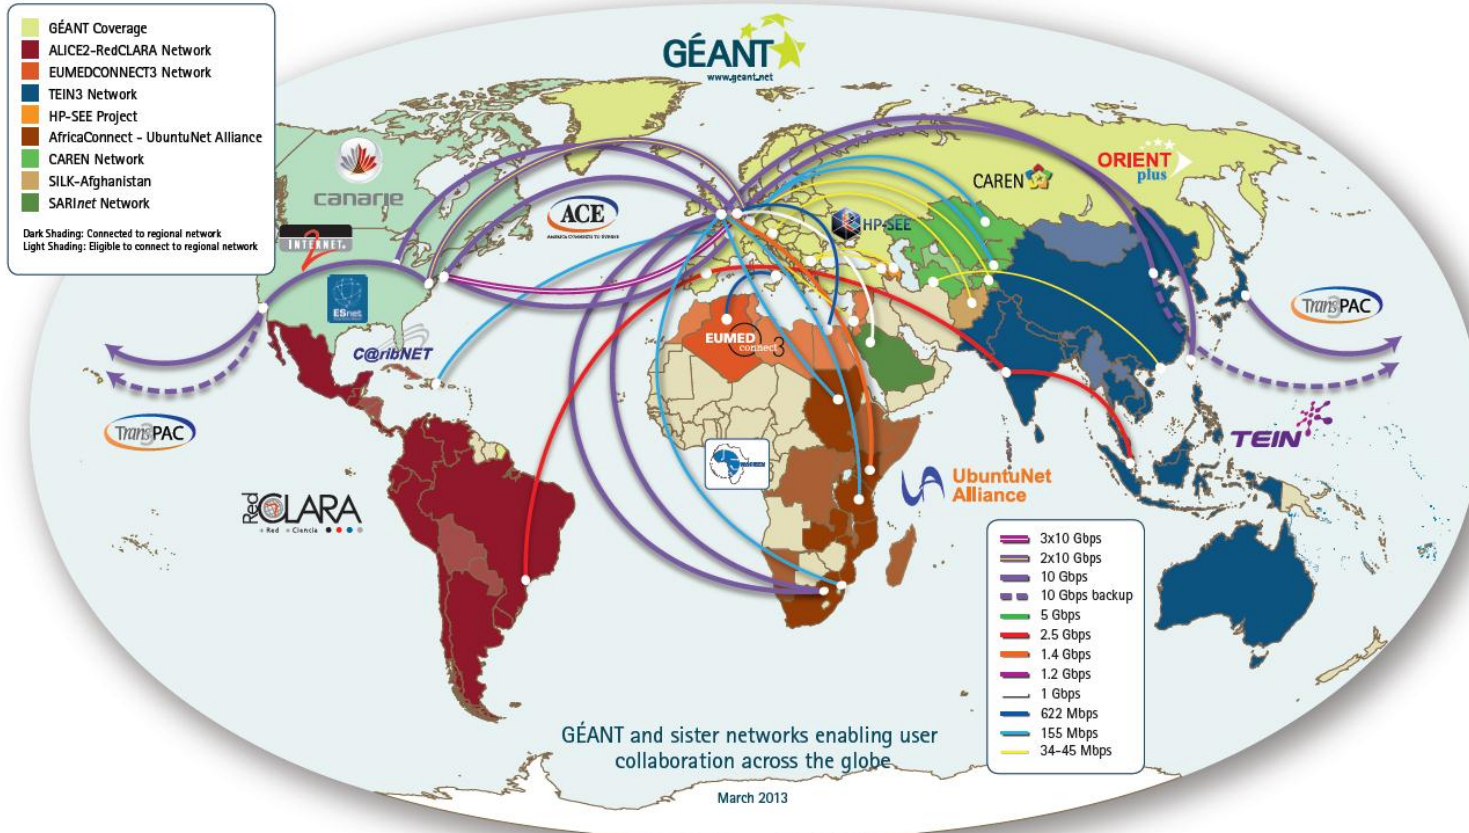

GÉANT At the Heart of Global Research Networking

connect • communicate • collaborate

<http://global.geant.net/>

connect • communicate • collaborate