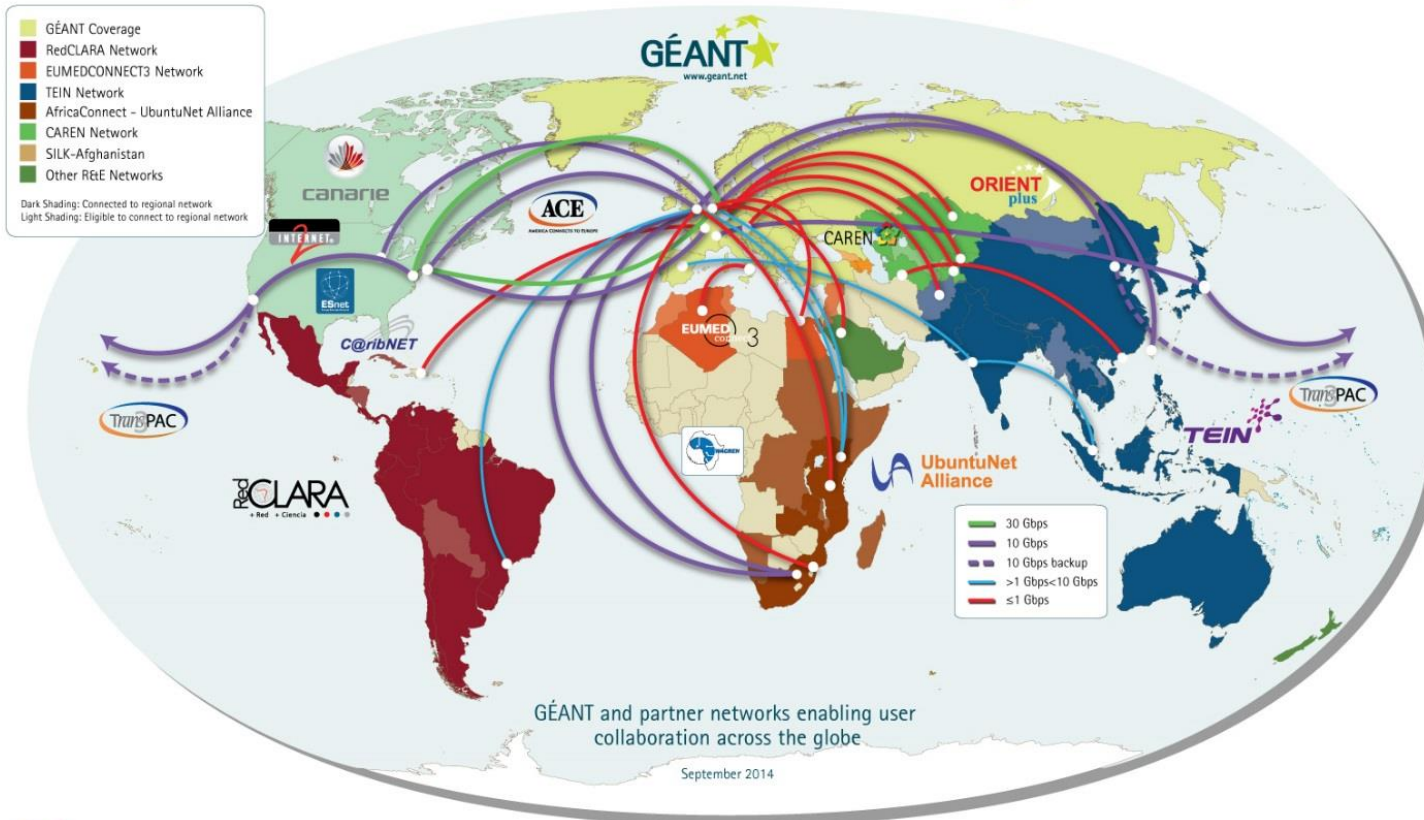

At the Heart of Global Research and Education Networking

connect • communicate • collaborate

GÉANT is co-funded by the European Union within its 7th R&D Framework Programme.

<http://global.geant.net/>

connect • communicate • collaborate